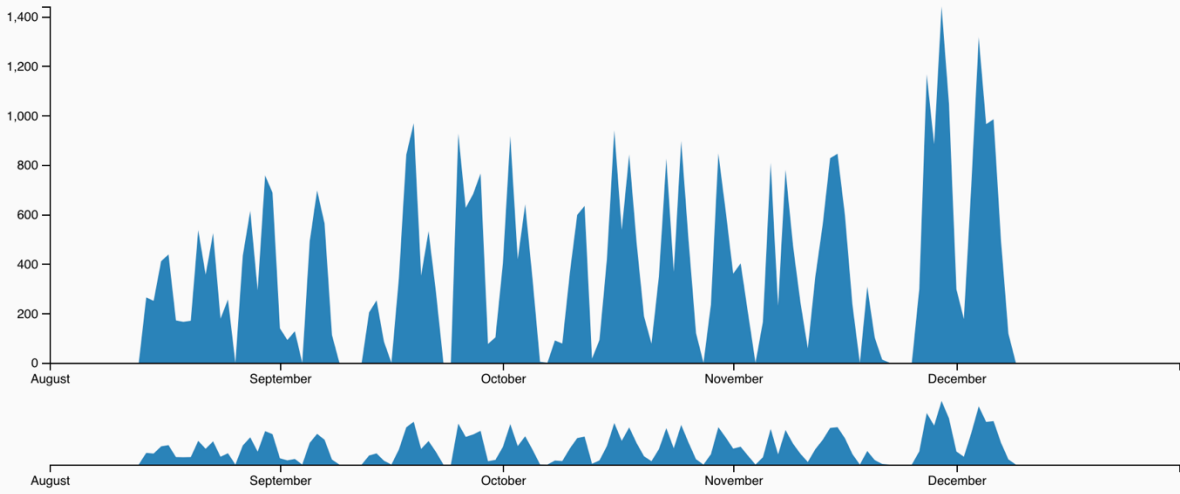

Avg of Sums

460.12

Avg of Avgs

134.39

Days with Observations

100 (includes zero counts)

Totals by Day, Week, and Month

Totals by Location

Location	Total	Percentage
1st Floor	11,949	25.97%
— North	4,779	10.39%
— — Zone 1	2,829	6.15%
— — Zone 2	1,950	4.24%
— South	7,170	15.58%
— — Zone 3	2,770	6.02%
— — Zone 4	4,400	9.56%
2nd Floor	16,796	36.50%
— North	7,462	16.22%
— — Zone 1	1,695	3.68%
— — Zone 2	5,767	12.53%
— South	9,334	20.29%
— — Zone 3	6,831	14.85%
— — — Zone 3a	5,260	11.43%
— — — Zone 3b	1,571	3.41%
— — Zone 4	2,503	5.44%
3rd Floor	17,240	37.47%
— North	11,882	25.82%
— — Zone 1	2,774	6.03%
— — Zone 2	9,108	19.79%
— South	5,358	11.64%
— — Zone 3	3,803	8.27%
— — Zone 4	1,555	3.38%
4th Floor	27	0.06%

Totals by Activity

Activity	Total	Percentage
Solo or Group	45,436	98.75%
– Solo	26,032	56.58%
– Group	19,404	42.17%
Activity	126,209	274.30%
– Study	40,294	87.57%
– Social	3,750	8.15%
– Quiet	34,932	75.92%
– Active	5,659	12.30%
– Using Technology	35,888	78.00%
– Not Using Technology	3,861	8.39%
– Sleeping	221	0.48%
– Browsing/Looking	1,604	3.49%
Furniture/Room Use	48,184	104.72%
– Standing	942	2.05%
– Sitting on Floor	69	0.15%
– Room	11,014	23.94%
– Comfy Chair	3,821	8.30%
– Table	14,908	32.40%
– Computer Workstation	12,728	27.66%
– Carrel	4,426	9.62%
– Alternative Arrangement	276	0.60%
No Activity	449	0.98%
– No Activity	449	0.98%

Totals by Hour

Hour	Total	Percentage
12:00 AM	409	0.89%
01:00 AM	1,132	2.46%
02:00 AM	354	0.77%
03:00 AM	158	0.34%
04:00 AM	169	0.37%
05:00 AM	234	0.51%
06:00 AM	65	0.14%
07:00 AM	21	0.05%
08:00 AM	535	1.16%
09:00 AM	1,163	2.53%
10:00 AM	1,731	3.76%
11:00 AM	1,678	3.65%
12:00 PM	3,111	6.76%
01:00 PM	3,533	7.68%
02:00 PM	3,468	7.54%
03:00 PM	3,863	8.40%
04:00 PM	2,253	4.90%
05:00 PM	3,066	6.66%
06:00 PM	2,420	5.26%
07:00 PM	4,528	9.84%
08:00 PM	843	1.83%
09:00 PM	4,076	8.86%
10:00 PM	3,027	6.58%
11:00 PM	4,175	9.07%